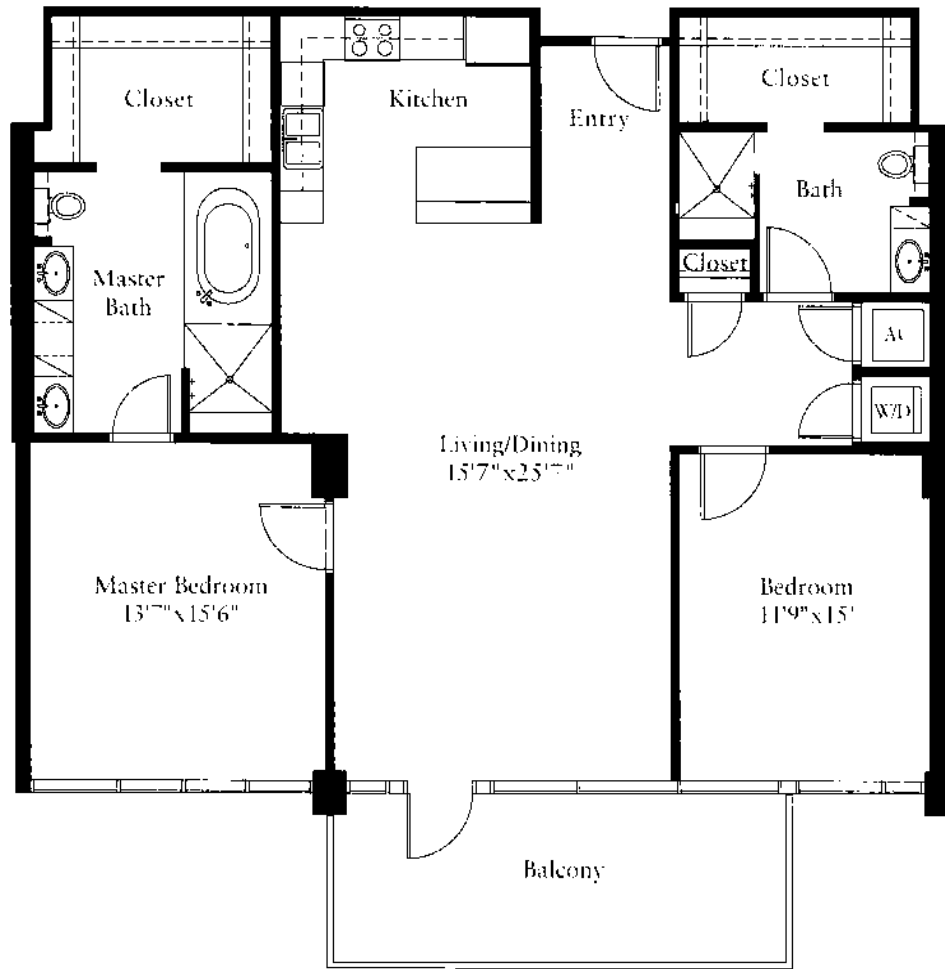

# Colorado C3

1517 Square Feet

In a continuing effort to improve our homes, Austin City Lofts reserves the right to make changes and/or modifications to plans, specifications, features and items without prior notice. Floor plans may vary from this standard representation. Please ask your sales representative for specific plans for the unit in which you are interested. All plans are artists conceptions and are not to scale. Square footages and room dimensions are approximate.