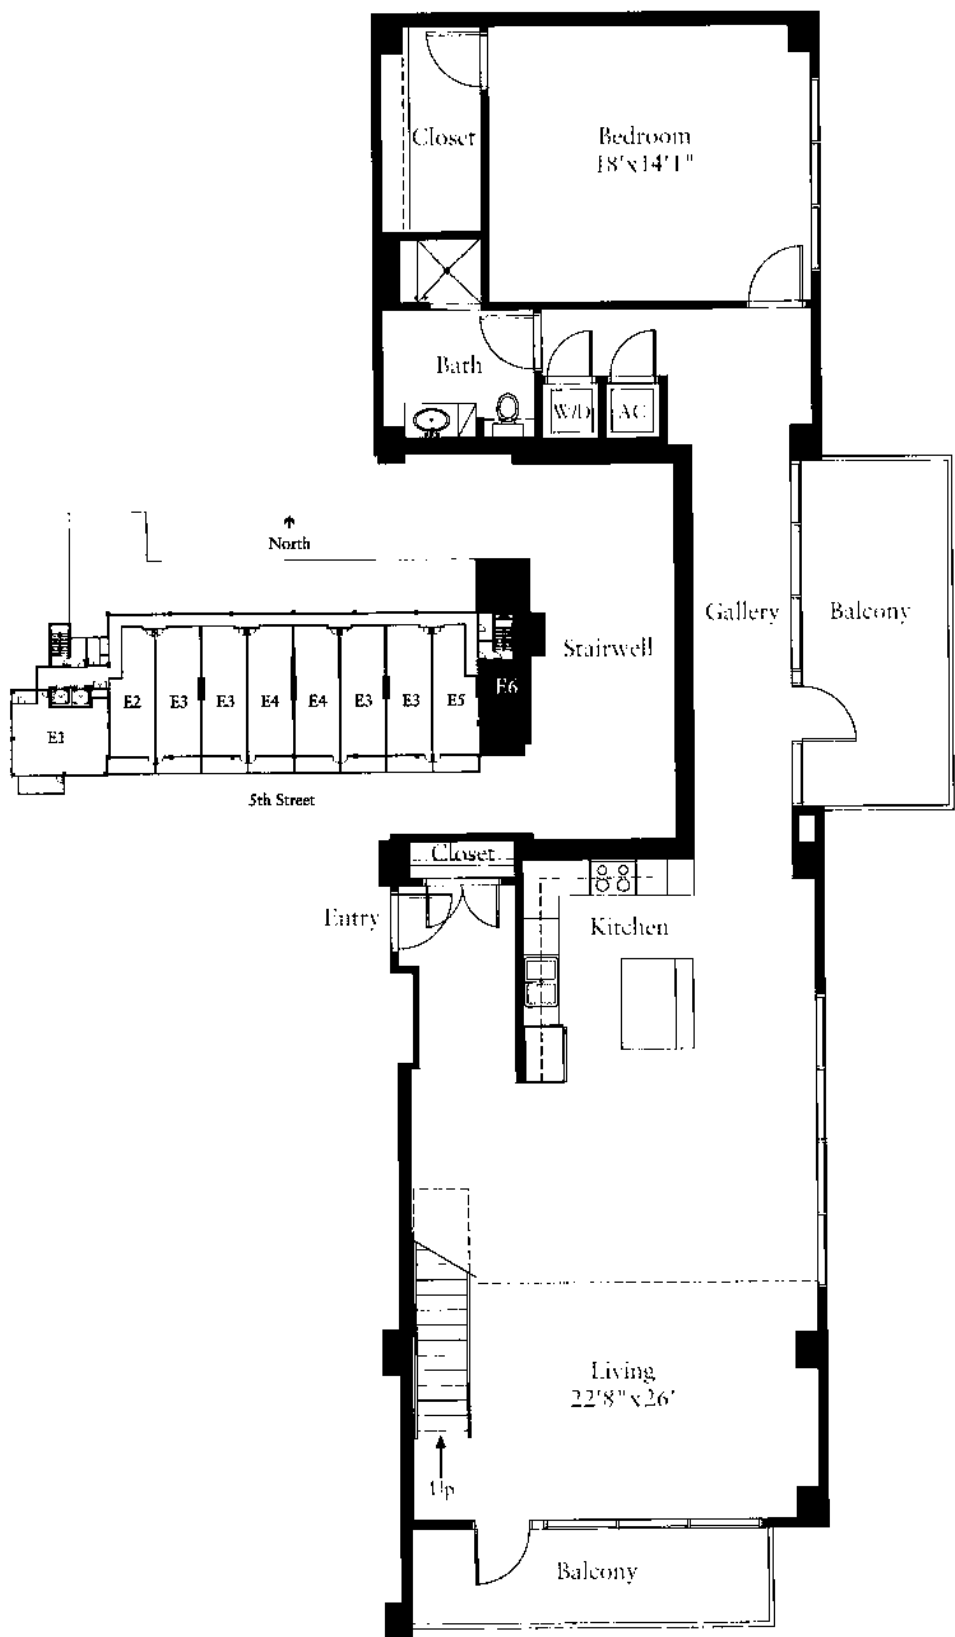

Texas
E6

Lower Floor 1407 Square Feet
Loft 1624 Square Feet
Total 3031 Square Feet

Lower Floor

Loft

In a continuing effort to improve our homes, Austin City Lofts reserves the right to make changes and/or modifications to plans, specifications, features and items without prior notice. Floor plans may vary from this standard representation. Please ask your sales representative for specific plans for the unit in which you are interested. All plans are artists' conceptions and are not to scale. Square footages and room dimensions are approximate.