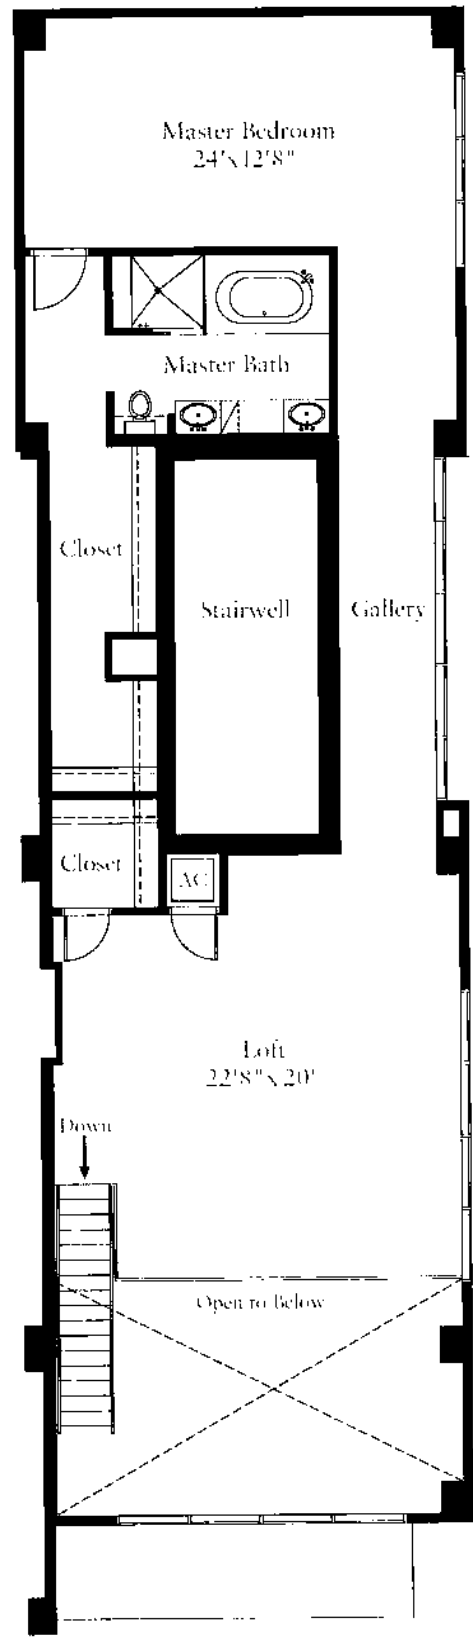

Texas
E6

Lower Floor 1407 Square Feet
Loft 1624 Square Feet
Total 3031 Square Feet

Lower Floor

Loft

In a continuing effort to improve our homes, Austin City Lofts reserves the right to make changes and/or modifications to plans, specifications, features and items without prior notice. Floor plans may vary from this standard representation. Please ask your sales representative for specific plans for the unit in which you are interested. All plans are artists' conceptions and are not to scale. Square footages and room dimensions are approximate.